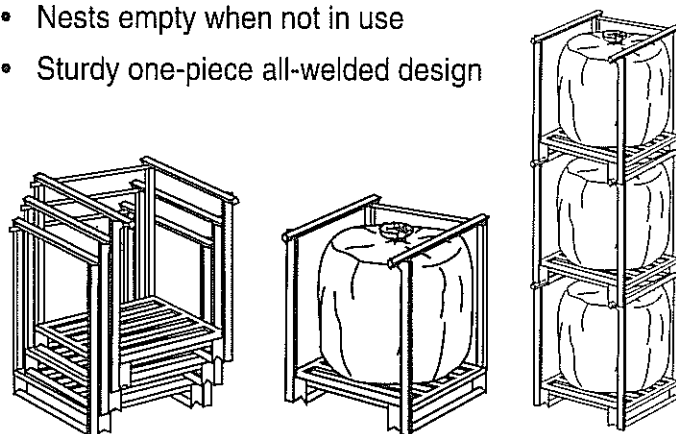

Standard and Custom-Built Racks

Base Frame Styles

Decking Styles

Custom-designed bases and decks available

Pallet Stacking Frame

- Convert ordinary warehouse pallets
- Stores difficult-to-handle products
- All sizes standard
- Easily stored when not in use
- Accommodates thousands of pounds

Stacking Rack

- Utilize air space, save valuable floor space for production
- Great for shipping containers
- Prevents product damage
- Move more material, cut handling time
- Safely stack up to 5 high
- Side or end frames available

Nestables – All-Welded Design

- Store odd-shaped bulk containers
- Protect crushable bags while stored or in transit
- Nests empty when not in use
- Sturdy one-piece all-welded design

FAX-BACK QUOTE SHEET Portable Stacking Racks