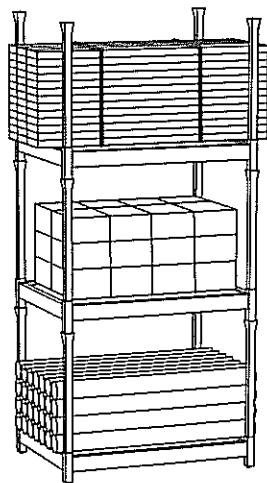

Standard and Custom-Built Racks

Base Frame Styles

Decking Styles

Custom-designed bases and decks available

Pallet Stacking Frame

- Convert ordinary warehouse pallets
- Stores difficult-to-handle products
- All sizes standard
- Easily stored when not in use
- Accommodates thousands of pounds

Stacking Rack

- Utilize air space, save valuable floor space for production
- Great for shipping containers
- Prevents product damage
- Move more material, cut handling time
- Safely stack up to 5 high
- Side or end frames available

Nestables – All-Welded Design

- Store odd-shaped bulk containers
- Protect crushable bags while stored or in transit
- Nests empty when not in use
- Sturdy one-piece all-welded design

FAX-BACK QUOTE SHEET Portable Stacking Racks