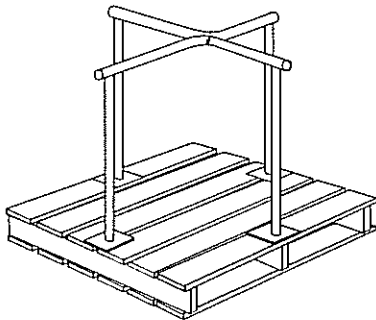

PORTABLE STORAGE RACKS

Pallet Stacking Frame

Stacking Rack

- Move more material, cut handling time
- Utilize air space, save floor space
- Prevent product damage
- Powder coat paint
- Store difficult-to-handle items
- Knocks down or nests when empty
- Custom designs available

Standard and Custom-Built Racks

Base Frame Styles

Decking Styles

Custom-designed bases and decks available

Pallet Stacking Frame

- Convert ordinary warehouse pallets
- Stores difficult-to-handle products
- All sizes standard
- Easily stored when not in use
- Accommodates thousands of pounds

Stacking Rack

- Utilize air space, save valuable floor space for production
- Great for shipping containers
- Prevents product damage
- Move more material, cut handling time
- Safely stack up to 5 high
- Side or end frames available

Nestables – All-Welded Design

- Store odd-shaped bulk containers
- Protect crushable bags while stored or in transit
- Nests empty when not in use
- Sturdy one-piece all-welded design

FAX-BACK QUOTE SHEET Portable Stacking Racks