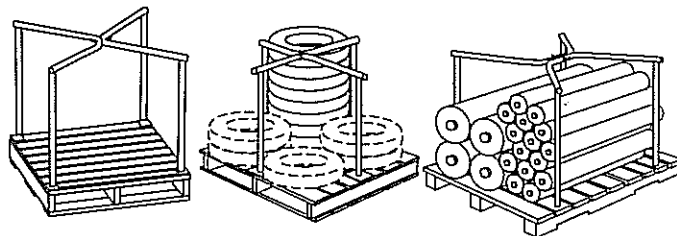

PORTABLE STORAGE RACKS

Pallet Stacking Frame

Stacking Rack

- Move more material, cut handling time
- Utilize air space, save floor space
- Prevent product damage
- Powder coat paint
- Store difficult-to-handle items
- Knocks down or nests when empty
- Custom designs available

Standard and Custom-Built Racks

Base Frame Styles

Decking Styles

Custom-designed bases and decks available

Pallet Stacking Frame

- Convert ordinary warehouse pallets
- Stores difficult-to-handle products
- All sizes standard
- Easily stored when not in use
- Accommodates thousands of pounds

Stacking Rack

- Utilize air space, save valuable floor space for production
- Great for shipping containers
- Prevents product damage
- Move more material, cut handling time
- Safely stack up to 5 high
- Side or end frames available

Nestables – All-Welded Design

- Store odd-shaped bulk containers
- Protect crushable bags while stored or in transit
- Nests empty when not in use
- Sturdy one-piece all-welded design

FAX-BACK QUOTE SHEET Portable Stacking Racks