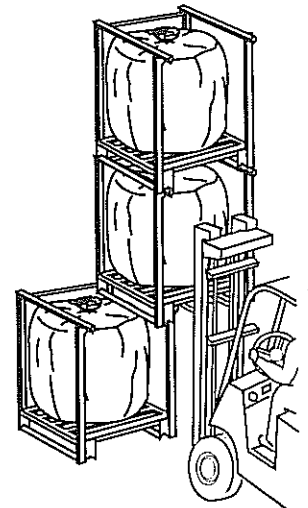

PORTABLE STORAGE RACKS

Pallet Stacking Frame

Stacking Rack

- Move more material, cut handling time
- Utilize air space, save floor space
- Prevent product damage
- Powder coat paint
- Store difficult-to-handle items
- Knocks down or nests when empty
- Custom designs available

Standard and Custom-Built Racks

Base Frame Styles

Decking Styles

Custom-designed bases and decks available

Pallet Stacking Frame

- Convert ordinary warehouse pallets
- Stores difficult-to-handle products
- All sizes standard
- Easily stored when not in use
- Accommodates thousands of pounds

Stacking Rack

- Utilize air space, save valuable floor space for production
- Great for shipping containers
- Prevents product damage
- Move more material, cut handling time
- Safely stack up to 5 high
- Side or end frames available