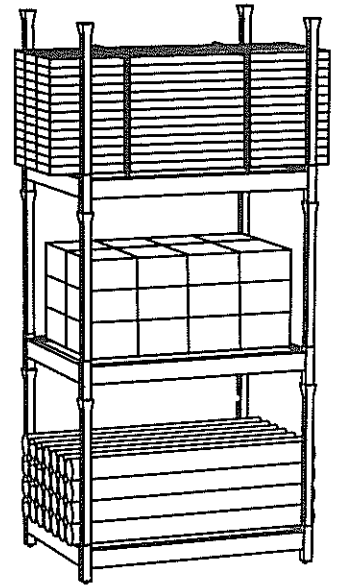

PORTABLE STORAGE RACKS

Pallet Stacking Frame

Stacking Rack

- Move more material, cut handling time
- Utilize air space, save floor space
- Prevent product damage
- Powder coat paint
- Store difficult-to-handle items
- Knocks down or nests when empty
- Custom designs available

Nestables All-Welded Design

Over 20 years of experience in solving material handling needs.

TITAN-RACK

A DIVISION OF TITAN TUBE FABRICATORS, INC.

5739 Natural Bridge Avenue

St. Louis, MO 63120

888-937-7225

Fax: 314-381-5908

Standard and Custom-Built Racks

Base Frame Styles

Decking Styles

Custom-designed bases and decks available

Pallet Stacking Frame

- Convert ordinary warehouse pallets
- Stores difficult-to-handle products
- All sizes standard
- Easily stored when not in use
- Accommodates thousands of pounds

Stacking Rack

- Utilize air space, save valuable floor space for production
- Great for shipping containers
- Prevents product damage
- Move more material, cut handling time
- Safely stack up to 5 high
- Side or end frames available