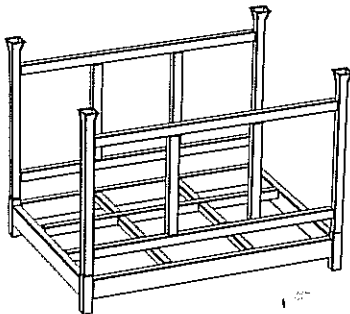

PORTABLE STORAGE RACKS

Pallet Stacking Frame

Stacking Rack

- Move more material, cut handling time
- Utilize air space, save floor space
- Prevent product damage
- Powder coat paint
- Store difficult-to-handle items
- Knocks down or nests when empty
- Custom designs available

Standard and Custom-Built Racks

Base Frame Styles

Decking Styles

Custom-designed bases and decks available

Pallet Stacking Frame

- Convert ordinary warehouse pallets
- Stores difficult-to-handle products
- All sizes standard
- Easily stored when not in use
- Accommodates thousands of pounds

Stacking Rack

- Utilize air space, save valuable floor space for production
- Great for shipping containers
- Prevents product damage
- Move more material, cut handling time
- Safely stack up to 5 high
- Side or end frames available

Nestables – All-Welded Design

- Store odd-shaped bulk containers
- Protect crushable bags while stored or in transit
- Nests empty when not in use
- Sturdy one-piece all-welded design

FAX-BACK QUOTE SHEET Portable Stacking Racks