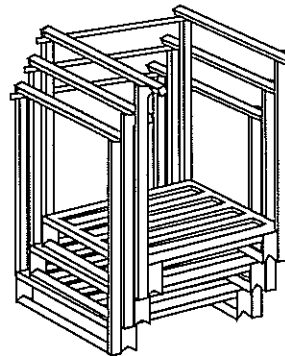

PORTABLE STORAGE RACKS

Pallet Stacking Frame

Stacking Rack

- Move more material, cut handling time
- Utilize air space, save floor space
- Prevent product damage
- Powder coat paint
- Store difficult-to-handle items
- Knocks down or nests when empty
- Custom designs available

Standard and Custom-Built Racks

Base Frame Styles

Decking Styles

Custom-designed bases and decks available

Pallet Stacking Frame

- Convert ordinary warehouse pallets
- Stores difficult-to-handle products
- All sizes standard
- Easily stored when not in use
- Accommodates thousands of pounds

Stacking Rack

- Utilize air space, save valuable floor space for production
- Great for shipping containers
- Prevents product damage
- Move more material, cut handling time
- Safely stack up to 5 high
- Side or end frames available

Nestables – All-Welded Design

- Store odd-shaped bulk containers
- Protect crushable bags while stored or in transit
- Nests empty when not in use
- Sturdy one-piece all-welded design

FAX-BACK QUOTE SHEET Portable Stacking Racks