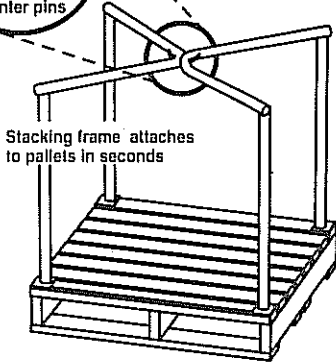

PORTABLE STORAGE RACKS

Pallet Stacking Frame

Stacking Rack

- Move more material, cut handling time
- Utilize air space, save floor space
- Prevent product damage
- Powder coat paint
- Store difficult-to-handle items
- Knocks down or nests when empty
- Custom designs available

Standard and Custom-Built Racks

Base Frame Styles

Decking Styles

Custom-designed bases and decks available

Pallet Stacking Frame

- Convert ordinary warehouse pallets
- Stores difficult-to-handle products
- All sizes standard
- Easily stored when not in use
- Accommodates thousands of pounds

Stacking Rack

- Utilize air space, save valuable floor space for production
- Great for shipping containers
- Prevents product damage
- Move more material, cut handling time
- Safely stack up to 5 high
- Side or end frames available

Nestables – All-Welded Design

- Store odd-shaped bulk containers
- Protect crushable bags while stored or in transit
- Nests empty when not in use
- Sturdy one-piece all-welded design

FAX-BACK QUOTE SHEET Portable Stacking Racks