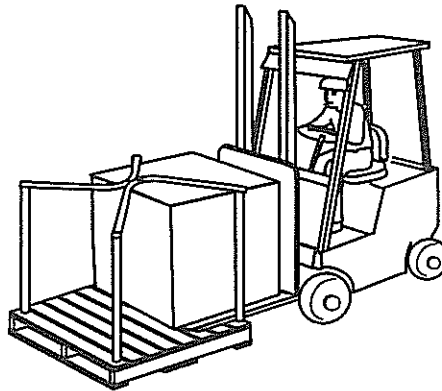

PORTABLE STORAGE RACKS

Pallet Stacking Frame

Stacking Rack

- Move more material, cut handling time
- Utilize air space, save floor space
- Prevent product damage
- Powder coat paint
- Store difficult-to-handle items
- Knocks down or nests when empty
- Custom designs available

Nestables All-Welded Design

Over 20 years of experience in solving material handling needs.

TITAN-RACK

A DIVISION OF TITAN TUBE FABRICATORS, INC.

5739 Natural Bridge Avenue

St. Louis, MO 63120

888-937-7225

Fax: 314-381-5908